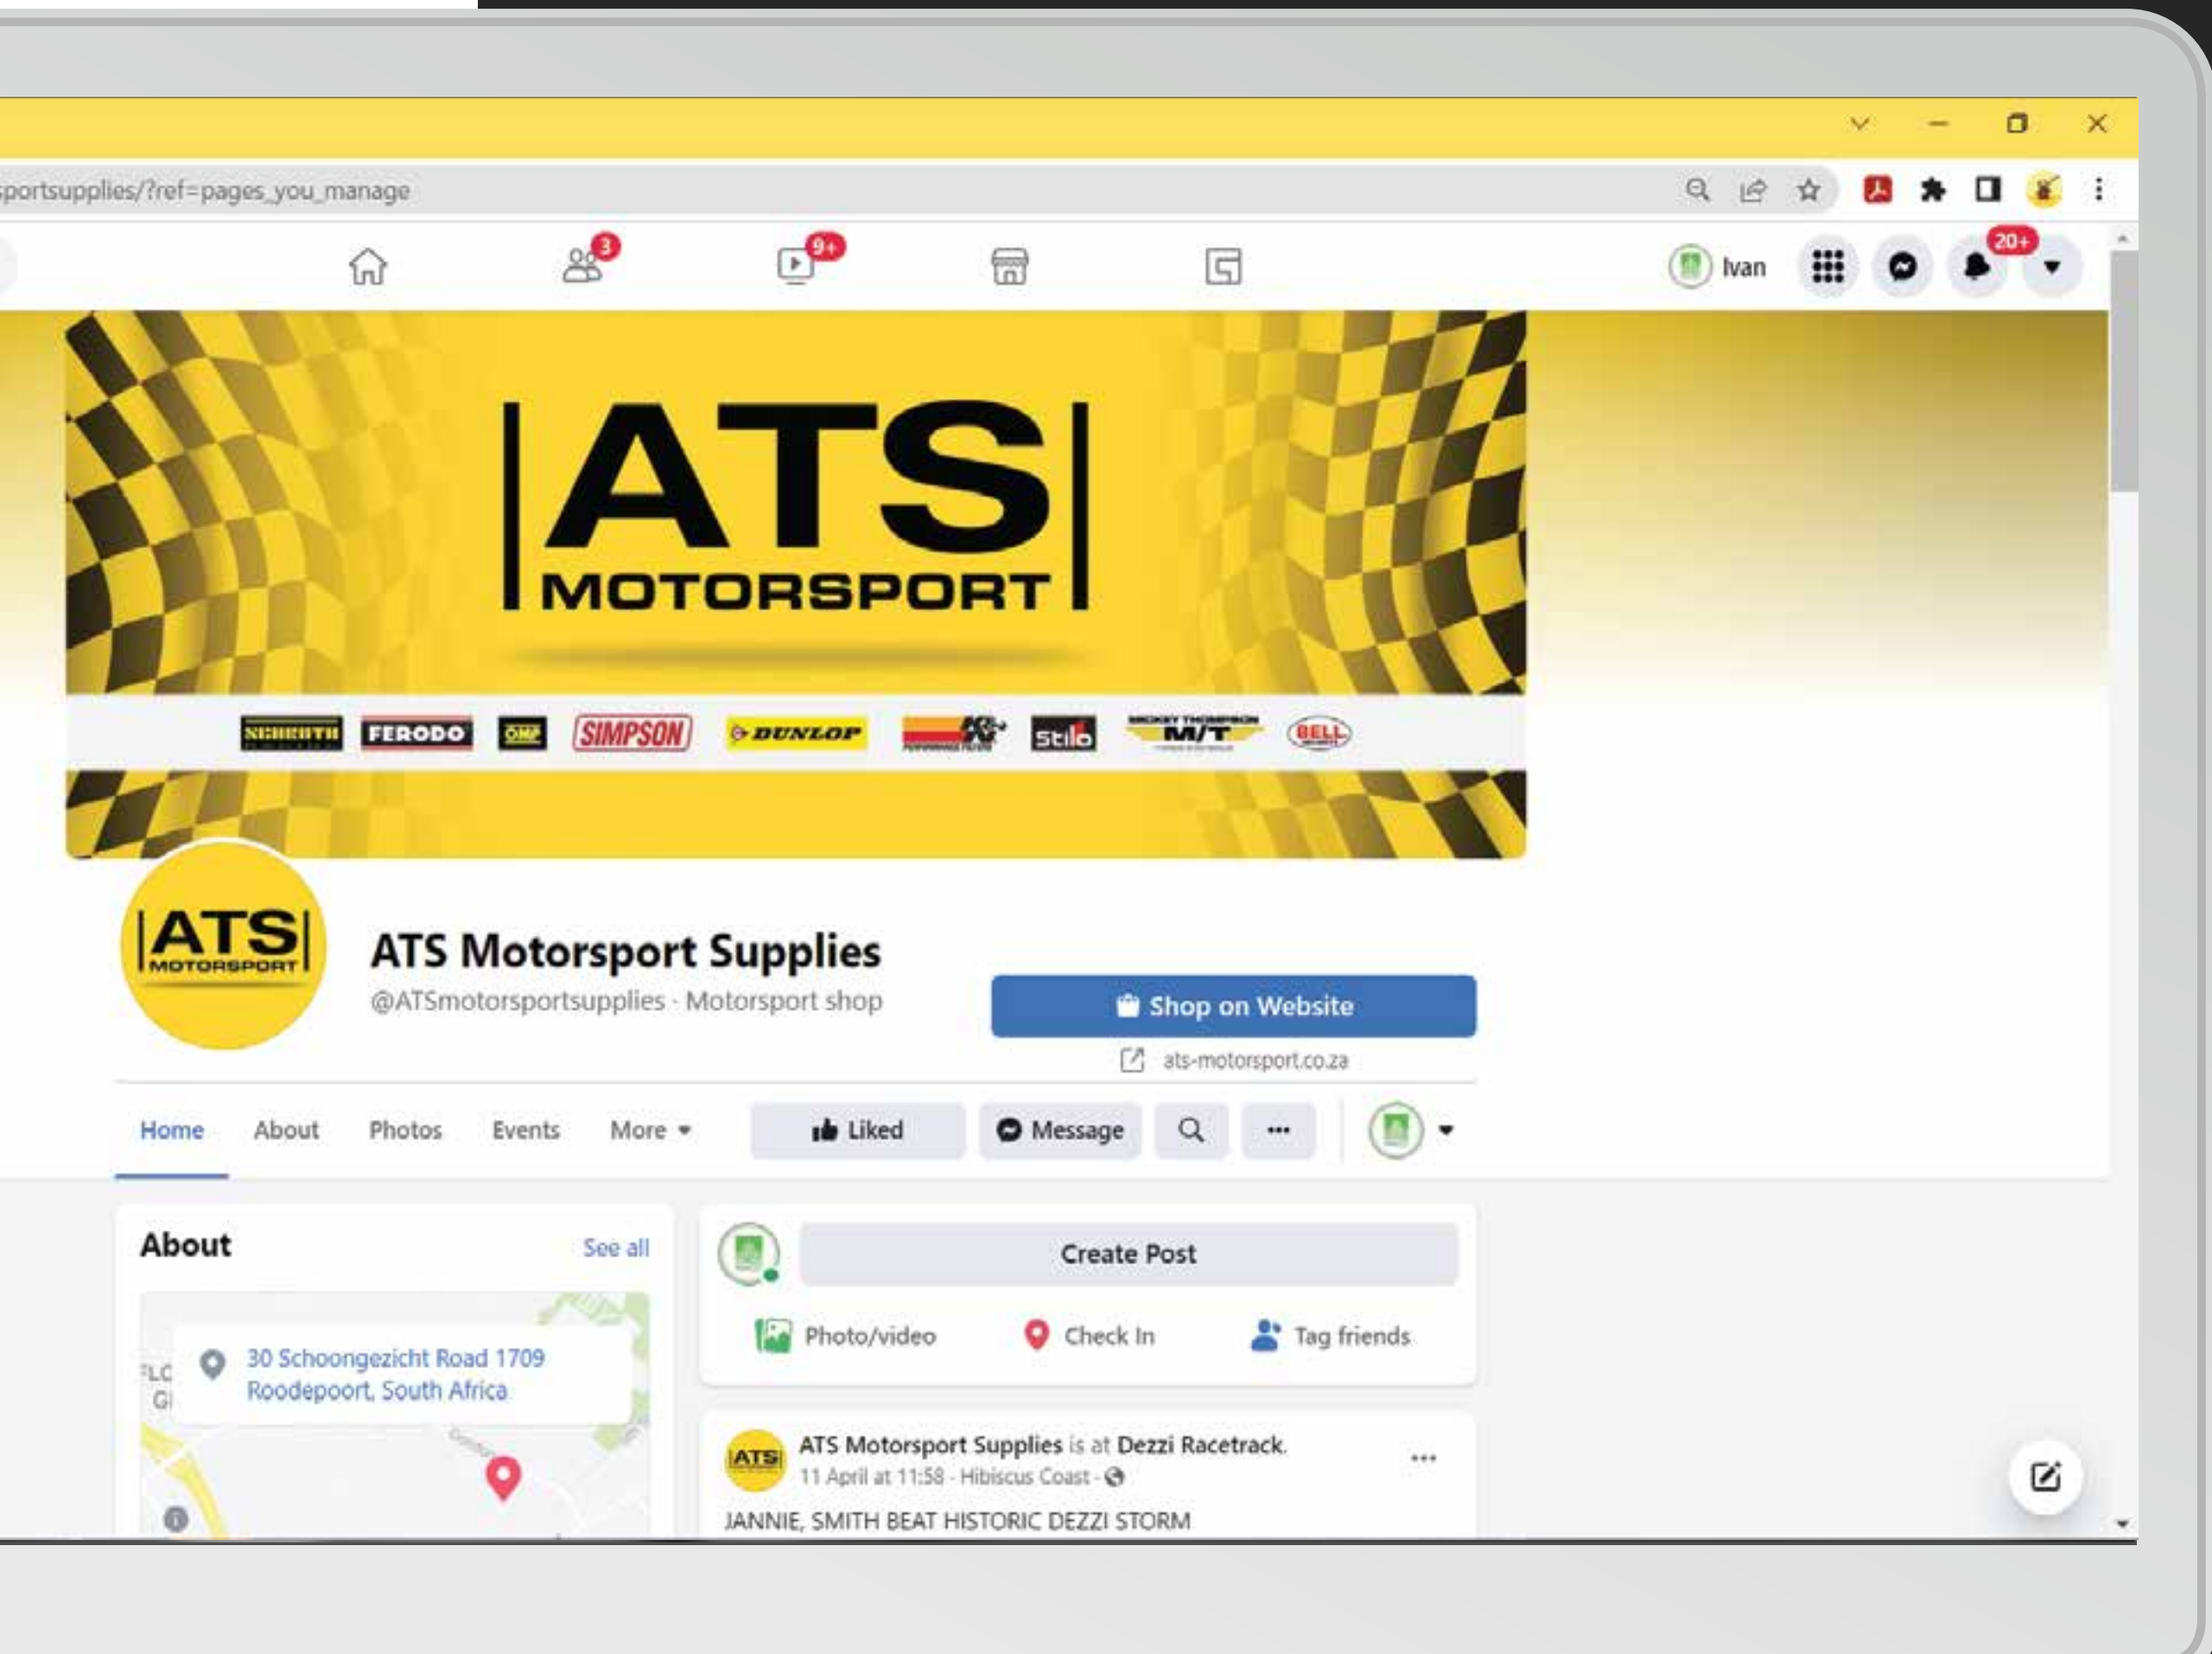

Social Media

Facebook Page

@ATSmotorsportsupplies

ATS Partner Facebook Page

(@Mention the Following for all Dunlop Related content)

@DunlopTyresSA

Instagram Page

@ats_motorsport_store

Twitter Page

@ATSMotorsport

Associated #hashtags

#atsmotorsport
#dunloptyres
#dunlopracing
#motorsport
#racing
#ompracing
#dunloptiressa
#dunlopracing